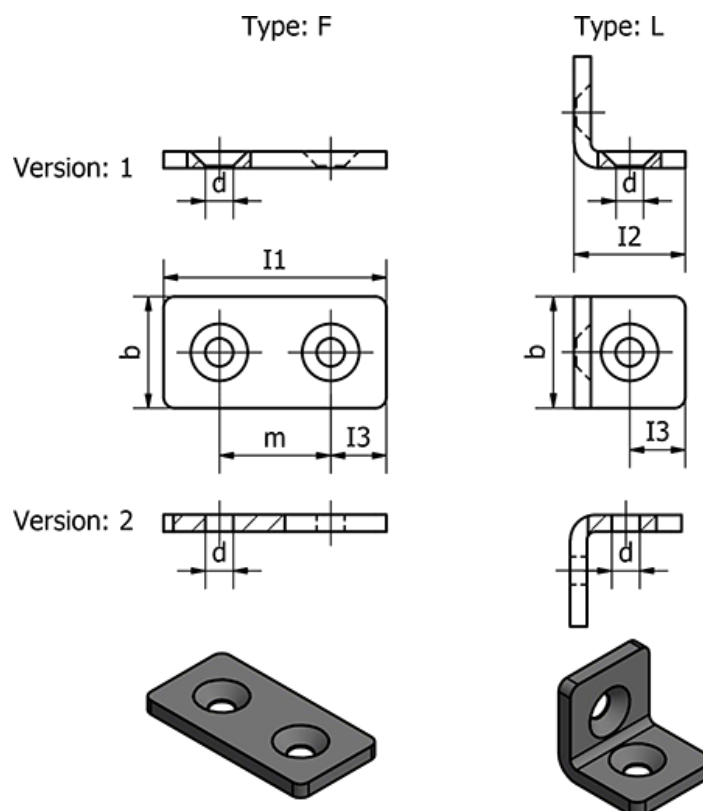

Article number: 209673030L2ZB

Description: E+G Angle pieces/Shackels - GN 967-30-30-L-2-ZB

Measures

b	= 30
d	= 6.3
I1	= -
I2	= 30
I3	= 15
m	= 30
s	= 4
Weight (g)	= 48